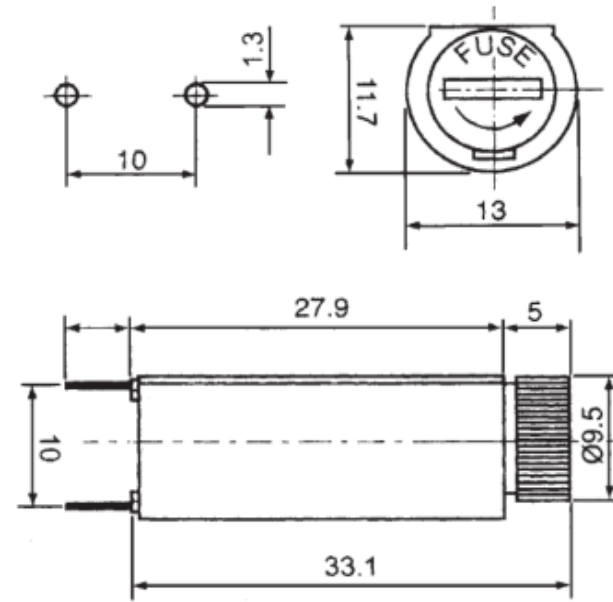

ZH111 For 5x20

Suitable fuse: $\varnothing 5.2 \times 20\text{mm}$
Maximum rated value: 10A.250V.AC
Holder: High temperature resisting
Flame-retard plastic