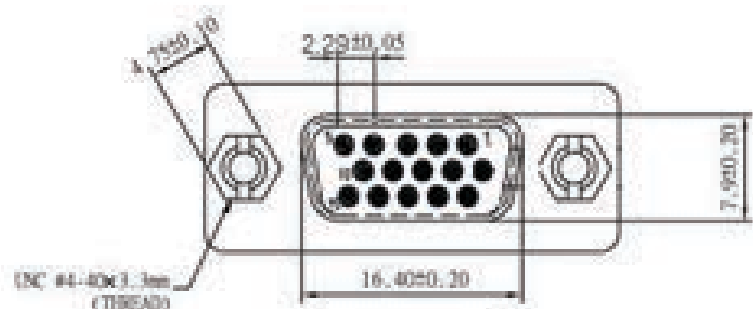

# ITEM:GHM-15MM

UNC #4-40 Hexscrew

UNC #4-40 Hexnut

DGC 09 F/F GENDER CHANGER

PIN OUT: 15Male

15Male

1	.....	1
2	.....	2
	.....	
8	.....	8
15	.....	15
G	.....	G

Label: yellow color with black character

One side: MINI GENDER CHANGER

The other side: U.S.A. PATENT 5199906

SPECIFICATION

INSULATOR: PBT Glass fibre reinforced UL 94 VO(blue)

CONTACT: Brass

CONTACT PLATING: Gold plated over nickel

SHELL: Tin Plated Shell

## Features

High Quality Super VGA Monitor gender changer.

Can be used with Monitors, HDTV's, Projectors, VGA Splitters, KVM and many more.

VGA 15pin to VGA 15pin

This Gender Changer (HDDB15M to HDDB15M) converts a High Density DB15 male connector to a High Density DB15 Male connector.

### ► FEATURES:

► Connector A 1 - VGA (15 pin; High Density D-Sub) Male

► Connector B 1 - VGA (15 pin; High Density D-Sub) Male