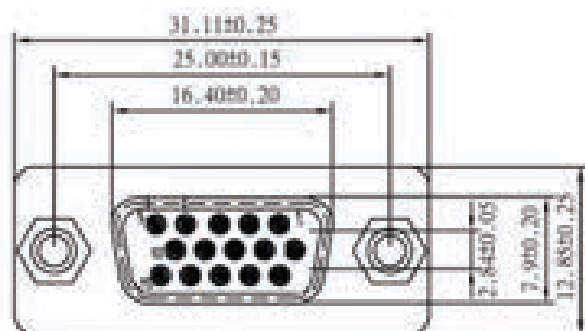

# ITEM:GHM-15MM

UNC #4-40 Hexscrew

UNC #4-40 Hexnut

DGC 09 F/F GENDER CHANGER

PIN OUT: 15Male

15Male

1	.....	1
2	.....	2
	.....	
8	.....	8
15	.....	15
G	.....	G

Label: yellow color with black character

One side: MINI GENDER CHANGER

The other side: U.S.A. PATENT 5199906

SPECIFICATION

INSULATOR: PBT Glass fibre reinforced UL 94 VO(blue)

CONTACT: Brass

CONTACT PLATING: Gold plated over nickel

SHELL: Tin Plated Shell

## Features

High Quality Super VGA Monitor gender changer.

Can be used with Monitors, HDTV's, Projectors, VGA Splitters, KVM and many more.

VGA 15pin to VGA 15pin

This Gender Changer (HDDB15M to HDDB15M) converts a High Density DB15 male connector to a High Density DB15 Male connector.